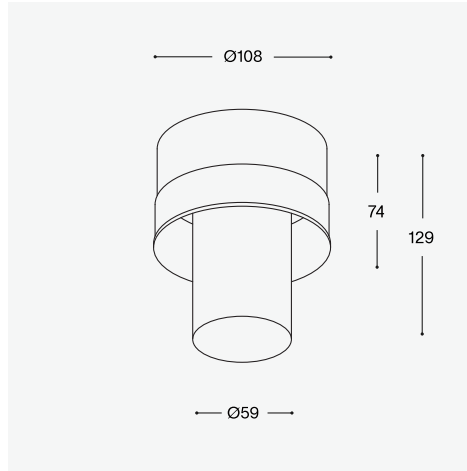

light only + motion long

light specs

lamp	LED
optics	diffusor
driver	excluded
IP	↑ 20
CRI	90+
class	III

motion specs

motion detector	passive infrared sensor (PIR)
detection angle	h 360 v 100
light sensor	integrated
master / slave	integrated
adjustability	time - sens - lux
other	patents pending

accessories

installation

8000 - 0001	plaster ring Ø108
8000 - 0101	adjustable plaster ring Ø108
8000 - 0011	clt csc ring Ø108
8000 - 2174	L+M master slave connector
8000 - 2175	L+M external potential-free contact

	2700K	3000K
black ano.	8000 - 2736	8000 - 2737
white struc.	8000 - 2738	8000 - 2739