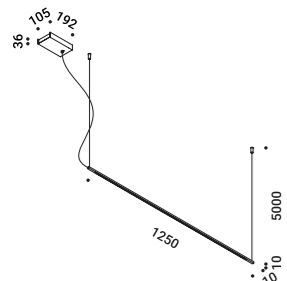

Suspension / Direct / Indoor

**Material** Metal - Methacrylate  
**Finish** .03 Matt White .08 Brushed Brass

**Note** Suspension luminaire. Matt white rose. AISI 304 stainless steel suspension cables. Transparent cable. Possibility for the luminaire to be powered by ENDLESS conductive tape and by dedicated voltage/current (Max 48V DC - Max 150W - Max 4A). SHANGHAI 2: version with power cable only and without rose. *Apparecchio illuminante a sospensione. Rosone bianco opaco. Cavi di sospensione in inox AISI 304. Cavo trasparente. Alimentabile anche con il tape conduttivo ENDLESS e tensione/corrente dedicata (Max 48V DC - Max 150W - Max 4A). SHANGHAI 2: versione con solo il cavo di alimentazione e senza rosone.*

**SHANGHAI 1**  
 Ceiling driver version  
 15,5W  
 110-240V - 50/60Hz  
 2700K - 592lm / 3000K - 619lm  
 CRI >90  
 Driver integrated  
 PUSH  
 CE IP20

Matt White - 2700K - PUSH  
 Matt White - 3000K - PUSH  
 Brushed Brass - 2700K - PUSH  
 Brushed Brass - 3000K - PUSH