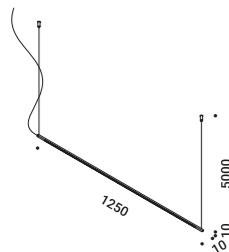

SHANGHAI 2
Remote driver version
13W
24V DC
2700K - 592lm / 3000K - 619lm
CRI >90
Driver not included
CE IP20 TE

Matt White - 2700K
Matt White - 3000K
Brushed Brass - 2700K
Brushed Brass - 3000K

1A3260300.27.20
1A3260300.30.20
1A3260800.27.20
1A3260800.30.20

Compulsory accessories / Accessori obbligatori

Drivers / Alimentatori

Driver / Alimentatore				Not included
220-240V(100-127V)	24V/16W(15W)/IP20/DALI	SHANGHAI 2	1Z0241180.24	

Driver / Alimentatore				Not included
220-240V(100-127V)	24V/20W(15W)/IP20/PUSH	SHANGHAI 2	1Z0240870.24	

Driver / Alimentatore				Not included
220-240V	24V/20W/IP20/TRIAC/IGBT	SHANGHAI 2	1Z0240850.24	

Optional accessories / Accessori opzionali

Suspension kits / Kit di sospensione

Sloped ceiling suspension hook / Gancio di sospensione per soffitto inclinato			Not included
	Chrome plated - 1 Piece		1A0530000.00.00

Recessed suspension kit for 12,5 mm plasterboard / Kit di sospensione da incasso per cartongesso 12,5 mm				Not included
Matt White	For suspension cables - 1 Piece Plasterboard cut-out Ø 44 mm Minimum space for mounting 70 mm		1X0000300.01.00	
Matt Black	For suspension cables - 1 Piece Plasterboard cut-out Ø 44 mm Minimum space for mounting 70 mm		1X0000400.01.00	
Matt White	For electrical cables - 1 Piece Plasterboard cut-out Ø 44 mm Minimum space for mounting 70 mm	SHANGHAI 2	1X0000300.04.00	
Matt Black	For electrical cables - 1 Piece Plasterboard cut-out Ø 44 mm Minimum space for mounting 70 mm	SHANGHAI 2	1X0000400.04.00	

Ceiling suspension kit / Kit di sospensione da soffitto				Not included
Matt White	For suspension cables - 1 Piece		1X0010300.01.00	
Matt Black	For suspension cables - 1 Piece		1X0010400.01.00	
Matt White	For electrical cables - 1 Piece	SHANGHAI 2	1X0010300.04.00	
Matt Black	For electrical cables - 1 Piece	SHANGHAI 2	1X0010400.04.00	

Wall adapter plate / Piastra di adattamento da parete			Not included
Matt White	For mounting on brick masonry walls		1X0050300.01.00