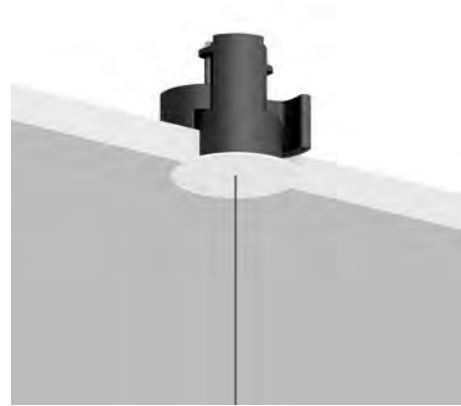

SUSPENSION KITS / KIT DI SOSPENSIONE

Recessed suspension kit / Kit di sospensione da incasso

Suspension kit for 12,5 mm plasterboard
Plasterboard cut-out Ø 44 mm
Minimum space for mounting 70 mm

Kit di sospensione per cartongesso 12,5 mm
Dimensioni taglio cartongesso Ø 44 mm
Spazio minimo per incasso 70 mm

Magnetic fixing
Fissaggio magnetico

Version	Use	Product reference	Finish	Code
Recessed suspension kit.01	For suspension cables	REFLEX S 1	Matt White	1X0000300.01.00
		REFLEX S 2		
		SHANGHAI 1		
		SHANGHAI 2	Matt Black	
		SOTTILE 1		
		SOTTILE 1 DE		
Recessed suspension kit.02	For electrical cables	MAGIA	Matt White	1X0000300.02.00
			Matt Black	1X0000400.02.00
Recessed suspension kit.03	For suspension cables	MASAI 1	Matt White	1X0000300.03.00
		MASAI 2	Matt Black	1X0000400.03.00
		SPY DE		
Recessed suspension kit.04	For electrical cables	ASINTOTO	Matt White	1X0000300.04.00
		REFLEX S 2	Matt Black	1X0000400.04.00
		SHANGHAI 2		
Recessed suspension kit.05	For electrical cables	LOUIS XIV 2	Matt White	1X0000300.05.00
		SOTTOSOPRA 2	Matt Black	1X0000400.05.00