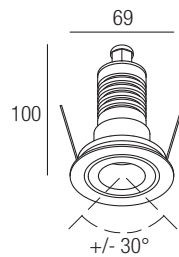

IP67 made in Italy

**Supply current**  
350-500 mA (V, 2,9V)

**Power**  
1-2 W

**Series wiring**

**CRI**  
85

**2-Step MacAdam**

**Dimensions**

**Photometric diagrams**

**CCT/CRI/Flux**

	350mA	500mA
2700K	89lm	128lm
3000K	93lm	133lm
4200K	103lm	154lm
6000K	114lm	165lm

**Code construction**

**Accessories**

**CSXJ01**  
Recessing box

**LTR201**  
Low luminance louver

**Note:** the filter must be ordered together with the lighting fixture