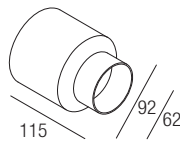

IP67 made in Italy

**Supply current**  
350-500 mA (V, 2,9V)

**Power**  
1-2 W

**Series wiring**

**CRI**  
85

**2-Step MacAdam**

**Dimensions**

**Photometric diagrams**

**CCT/CRI/Flux**

	350mA	500mA
2700K	89lm	128lm
3000K	93lm	133lm
4200K	103lm	154lm
6000K	114lm	165lm

**Code construction**

**Accessories**

**CSXJ01**  
Recessing box

**LTR201**  
Low luminance louver

**Note:** the filter must be ordered together with the lighting fixture