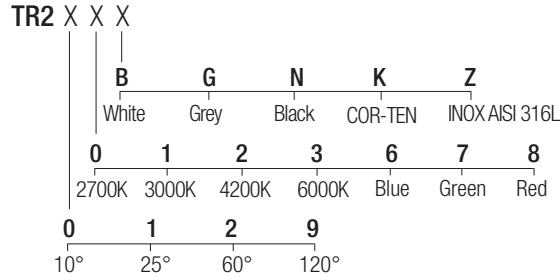

IP67 made in Italy

**Supply current**  
350-500 mA (V, 2,9V)

**Power**  
1-2 W

**Series wiring**

**CRI**  
85

**2-Step MacAdam**

**Dimensions**

**Photometric diagrams**

**CCT/CRI/Flux**

	350mA	500mA
2700K	89lm	128lm
3000K	93lm	133lm
4200K	103lm	154lm
6000K	114lm	165lm

**Code construction**

**Accessories**

**CSXJ01**  
Recessing box

**LTR201**  
Low luminance louver

**Note:** the filter must be ordered together with the lighting fixture