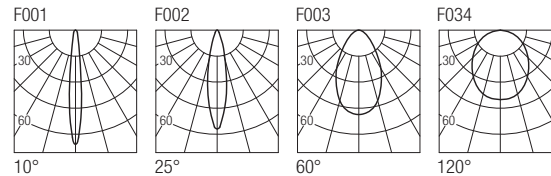

IP67 made in Italy

**Supply current**  
350-500 mA (V, 2,9V)

**Power**  
1-2 W

**Series wiring**

**CRI**  
85

**2-Step MacAdam**

**Dimensions**

**Photometric diagrams**