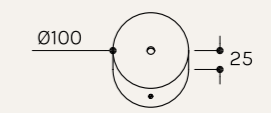

BACKPLATE OPTIONS