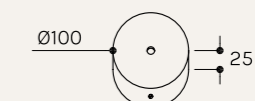

BACKPLATE OPTIONS