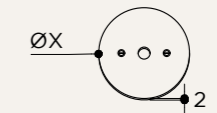

220/240 V

Included bulb

GU10 4,8 W 355 lm 2700k Dimmable

Collection

2021

BP02/universal electrical box

BP02SW/with toggle switch

BP02custom/custom diameter