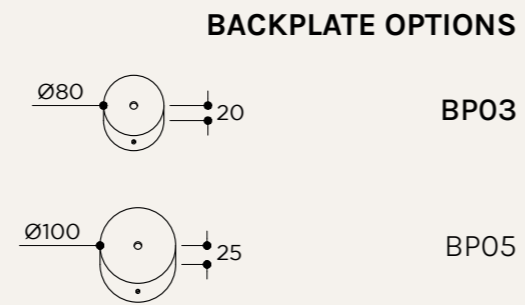

NAME	BELFRY TUBE
SKU	ABA.125
Typology	Pendant lights
Materials	Alabaster and brass
Finishes	Available in different finishes, all the different options at the end of the catalogue
Socket	E27
Wattage	Max 20 W Only LED
Voltage	220/240 V
Included bulb	E27 12 W 1521 lm 2700k Dimmable
Collection	2021