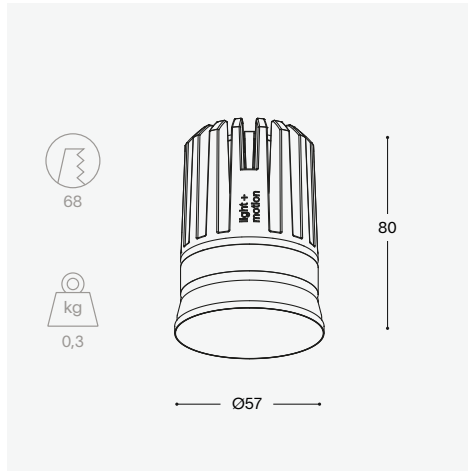

light + motion trimless

light specs

lamp	LED
optics	diffusor
driver	excluded
IP	↓ 65 ↑ 20
CRI	90+
class	III

motion specs

motion detector	passive infrared sensor (PIR)
detection angle	h 360 v 100
light sensor	integrated
master / slave	integrated
adjustability	time - sens - lux
other	patents pending

accessoires

installation

8000 - 0003	plaster ring Ø57
8000 - 0013	clt csc ring Ø57
8000 - 2174	master slave connector
8000 - 2175	external potential-free relay

drivers

8000 - 0029	48V driver 15W constant voltage
8000 - 0024	48V driver 70W constant voltage
8000 - 0025	48V driver 150W constant voltage

luminaire output

	2700K	3000K	
48V (8.2W)	550 lm	550 lm	(black ano)
48V (8.2W)	700 lm	700 lm	(white struc)

order number

	2700K	3000K
black ano.	8000 - 2150	8000 - 2151
white struc.	8000 - 2158	8000 - 2159