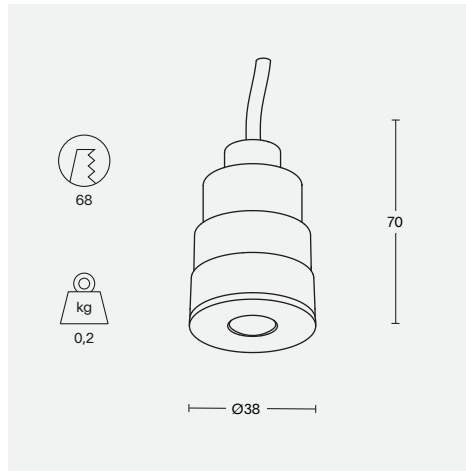

pradocam 360 trimless mini

camera specs

type	fisheye IP camera
resolution	1080p (1920 x 1200)
frame rate	50/60 fps
field of view	h 194° v 113°
power supply	8-28V DC / PoE
smart codec	H.264

network

network port	RJ-45 (10/100 Base-T)
API	yes
Storage	FTP - SFTP - Micro SD card - NAS
Communication	ONVIF

order number

black ano.	8000-2990
white struc.	8000-2991

location	indoor, outdoor
IP	IP67
smart codec	H.264
image sensor	CMOS
wide dynamic range	forensic capture

accessories

installation

8000 - 0004	plaster ring Ø38
8000 - 2992	pradocam 360 main unit (1 camera)
8000 - 2993	pradocam 360 main unit (4 camera's)